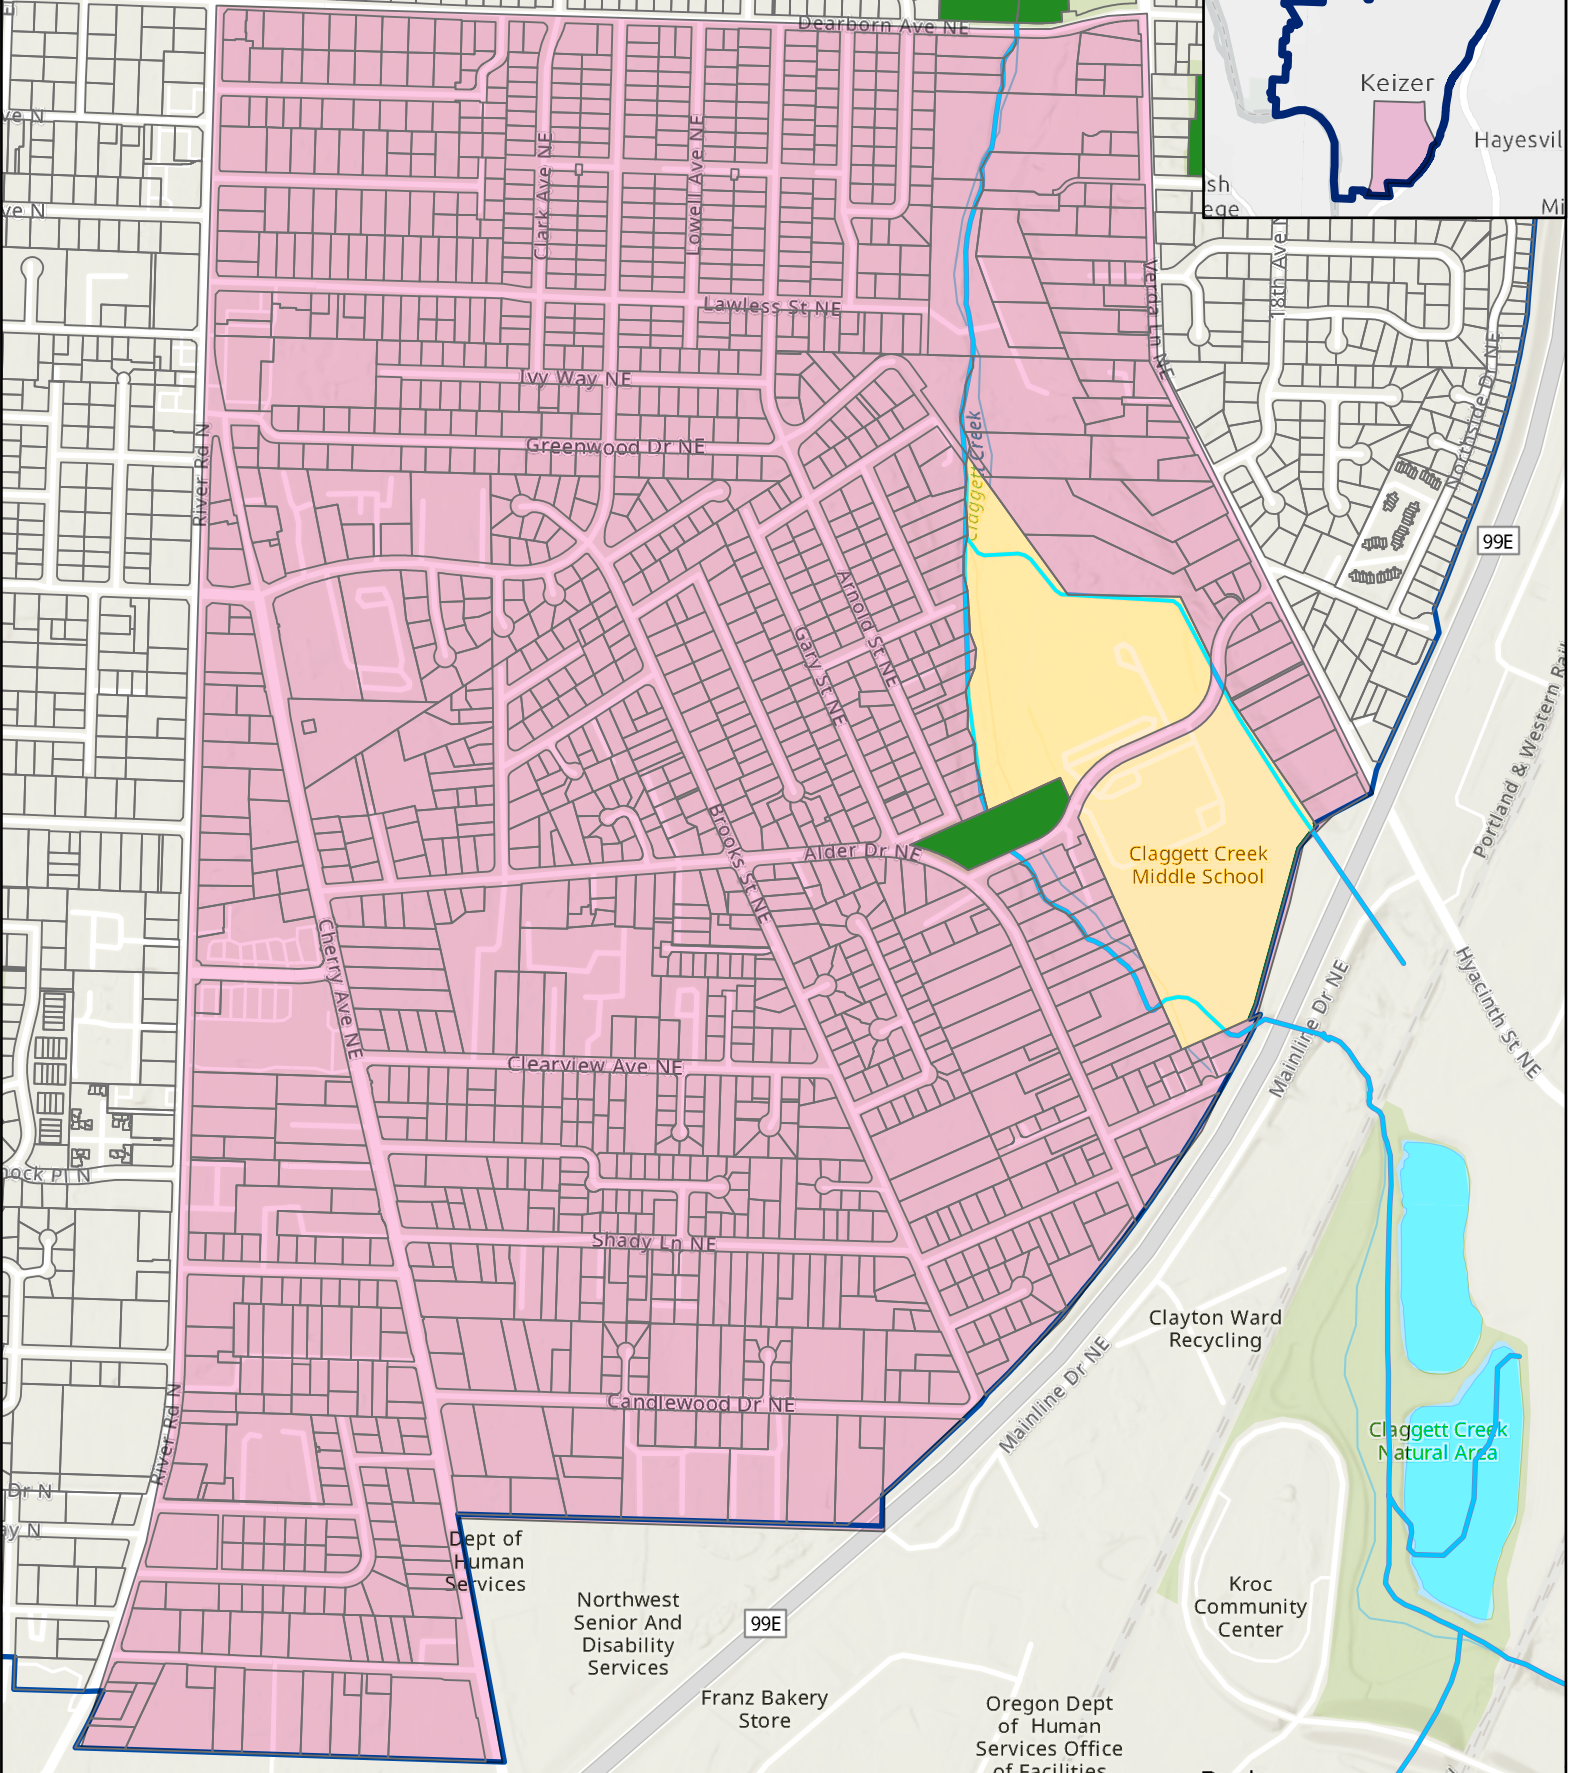

Southeast Keizer Neighborhood Association

Created: January 2022
This product is provided as is, without warranty. Under no circumstances is the City of Keizer liable for damages from the use or misuse of this product. This product is subject to license and copyright limitations. Distribution, sale and/or resale is prohibited. This product is not intended to be used for navigation or navigational purposes. This product does not replace locate/survey services. Product is based off most recent available data. Inquiries regarding this product and/or its applicability or uses may be directed to GISINFO@Keizer.org.

- Parcels
- School
- Southeast
- Park
- Waterways
- Waterbodies
- Keizer City Limits